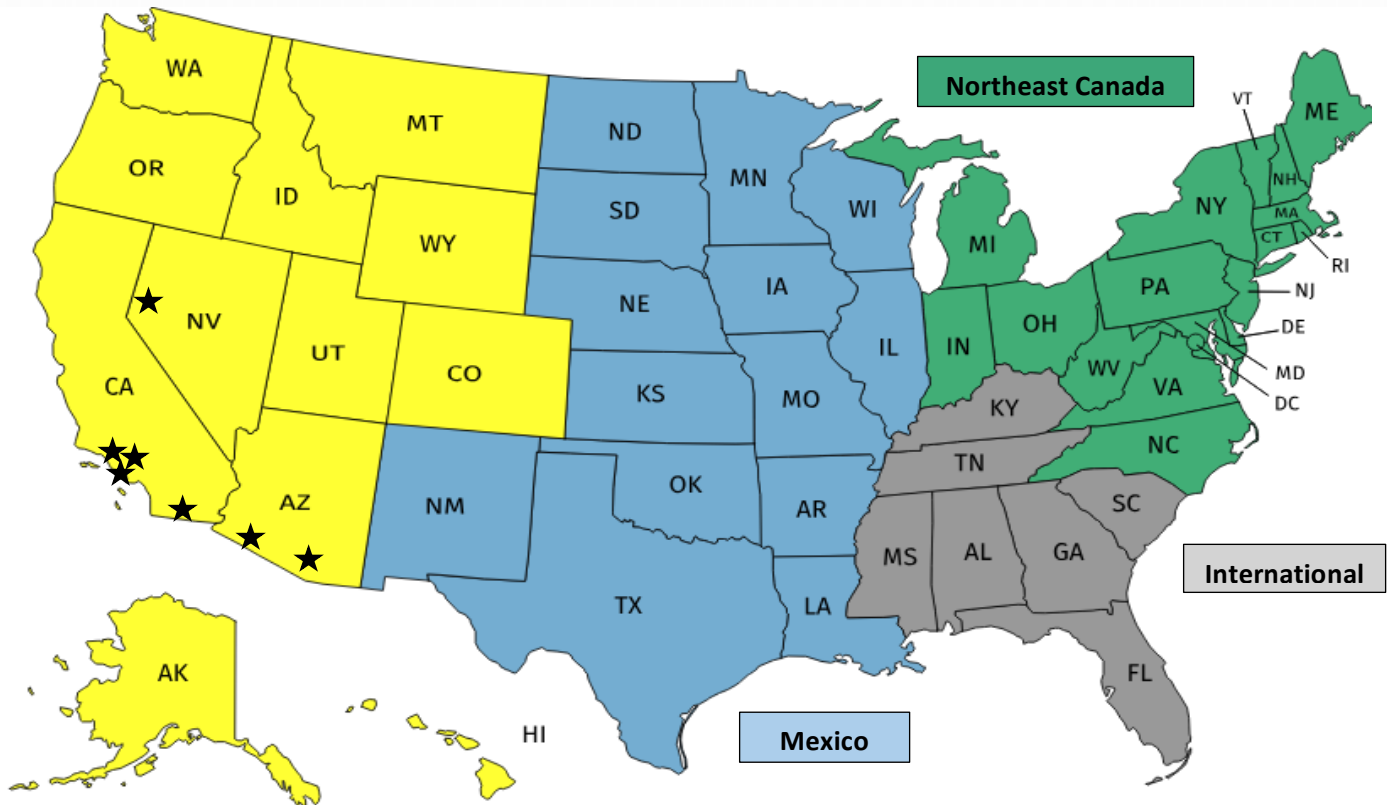

VTC LOCATOR

ventura
TRANSFER COMPANY.

TERMINAL LOCATIONS

- Carson, CA
- Commerce, CA
- El Centro, CA
- Wilmington, CA
- Phoenix, AZ
- Tucson, AZ
- Reno, NV

TERRITORY MANAGERS

-  MONIQUE NORTH – Alaska & Hawaii Contact
310.420.1187
mnorth@venturatransfer.com
-  JOE LUNA – Mexico Contact
832.316.1937
jluna@venturatransfer.com
-  TINA ALVAREZ – International Contact
310.233.3583
talvarez@venturatransfer.com
-  GREG FEDUIK
203.926.0307
gfeduik@venturatransfer.com